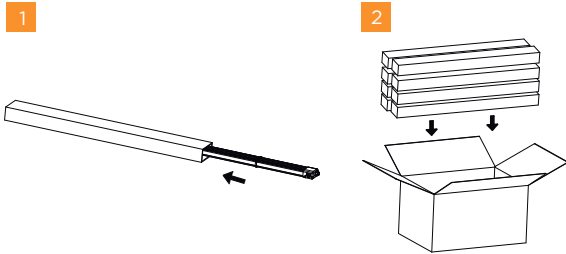

Packing Info

Model	Inner Box Dimensions	Carton Dimensions	G.W. Light	G.W. Carton	QTY per Carton
T35 - 01 - 90W	1300mm x 97mm x 52mm	1310mm x 210mm x 223mm	0.9 KG	9.8 KG	8