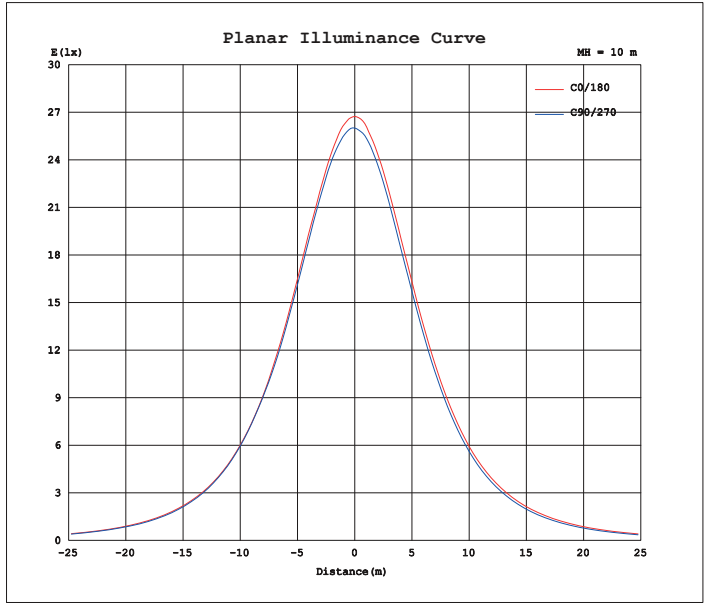

Light Distribution