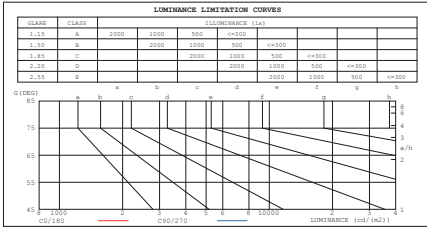

Light Distribution