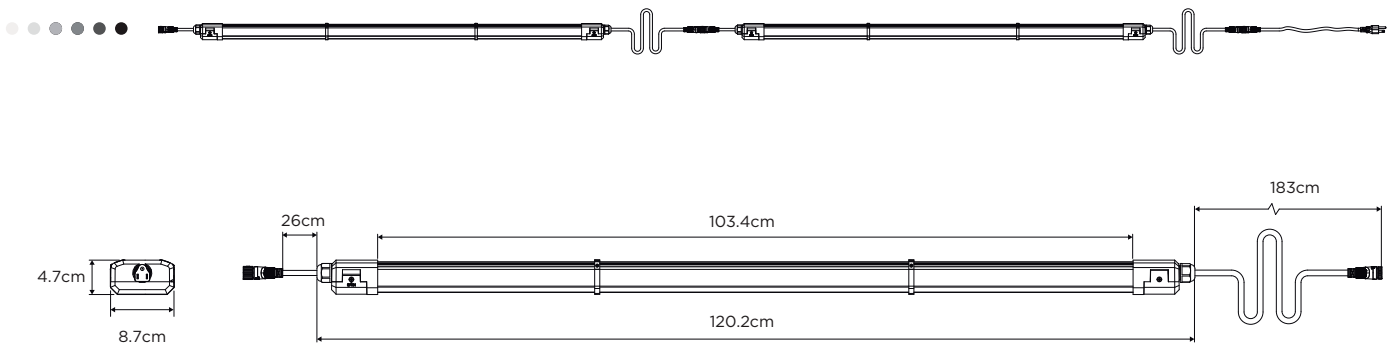

* Fitted with M15 threaded waterproof connectors, facilitating the easy connection of multiple units.

* High-efficiency and stable LED light sources.

* Multiple installation options: ceiling, wall, suspended and secured with nylon zip ties.

Connections

Dimensions

Specification

Watts	Input	Linkable	Lumens	Efficacy	Ingress Protection	Operating Temp.	
90W	120-277V AC	120v	6 pcs	10350-10800 Lm	115 Lm/W ~ 120 Lm/W	IP 65	-15°C to +45°C
		240v	12 pcs				
		277v	14 pcs				

Light Distribution

Ø (mm)	C0/180	C90/270
85	2243524	1525474
80	2546764	1673639
75	2150911	1875393
70	2163271	2003390
65	2224034	2127284
60	2276574	2184653
55	2320260	2257913
50	2358437	2324128
45	2404763	2382165

Packing Info

Model	Inner Box Dimensions	Carton Dimensions	G.W. Light	G.W. Carton	QTY per Carton
T35 - 01 - 90W	1300mm x 97mm x 52mm	1310mm x 210mm x 223mm	0.9 KG	9.8 KG	8

- * PLEASE READ ALL INTRUCTIONS BEFORE USE *
- * DO NOT TAMPER WITH LIGHT HOUSINGS
- * DO NOT SUBMERGE IN WATER *