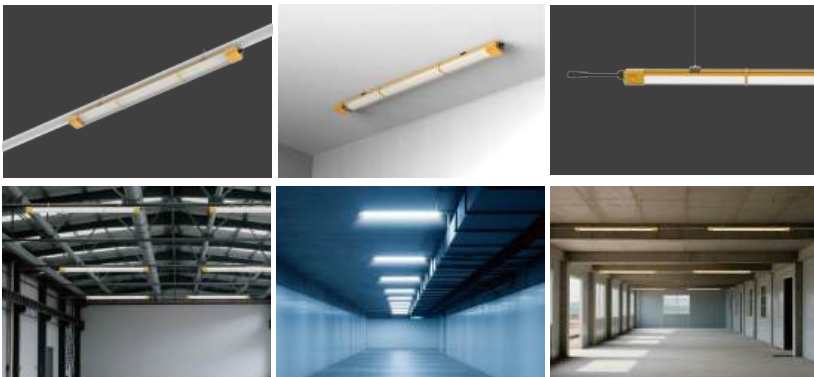

T35 - LED LINEAR WORK LIGHT (90W)

Strong, Durable

Life Expectancy-

IP 65

Up to 50,000 hrs

Efficient

Lightweight

Installation Options

* Fitted with M15 threaded waterproof connectors, facilitating the easy connection of multiple units.

* High-efficiency and stable LED light sources.

* Multiple installation options: ceiling, wall, suspended and secured with nylon zip ties.

Connections

Dimensions

Specification

Watts	Input	Linkable	Lumens	Efficacy	Ingress Protection	Operating Temp.	
90W	120-277V AC	120v	6 pcs	10350-10800 Lm	115 Lm/W ~ 120 Lm/W	IP 65	-15°C to +45°C
		240v	12 pcs				
		277v	14 pcs				