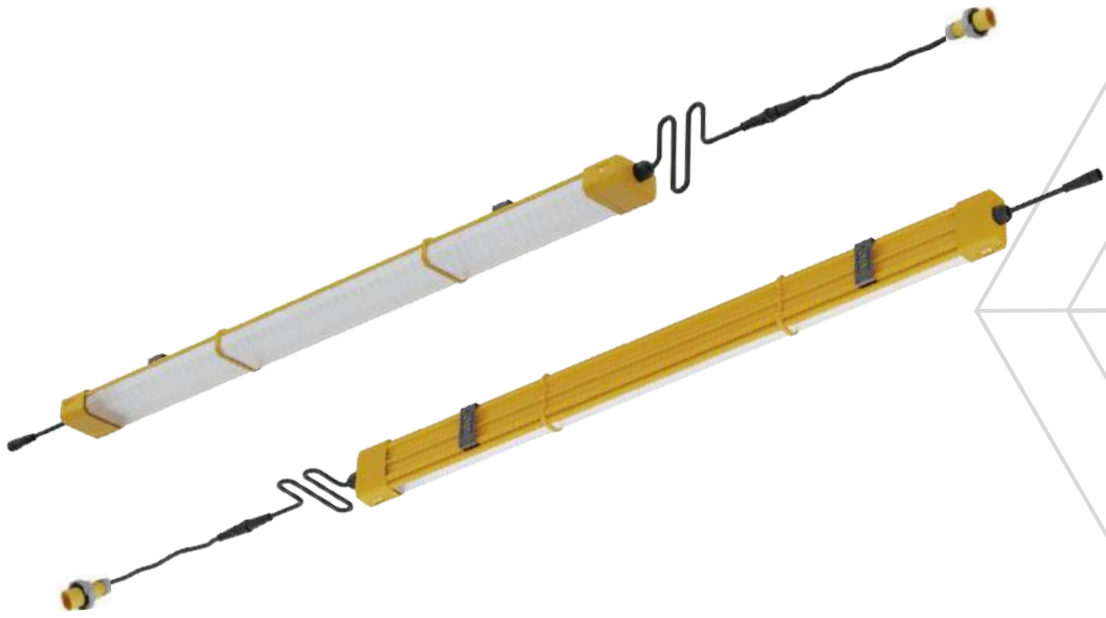

T35 - LED LINEAR WORK LIGHT (90W)

Strong, Durable

Life Expectancy-

IP 65

Up to 50,000 hrs

Efficient

Lightweight

Installation Options

* Fitted with M15 threaded waterproof connectors, facilitating the easy connection of multiple units.

* High-efficiency and stable LED light sources.

* Multiple installation options: ceiling, wall, suspended and secured with nylon zip ties.

Connections

Dimensions

Specification

Watts	Input	Linkable	Lumens	Efficacy	Ingress Protection	Operating Temp.	
90W	120-277V AC	120v	6 pcs	10350-10800 Lm	115 Lm/W ~ 120 Lm/W	IP 65	-15°C to +45°C
		240v	12 pcs				
		277v	14 pcs				