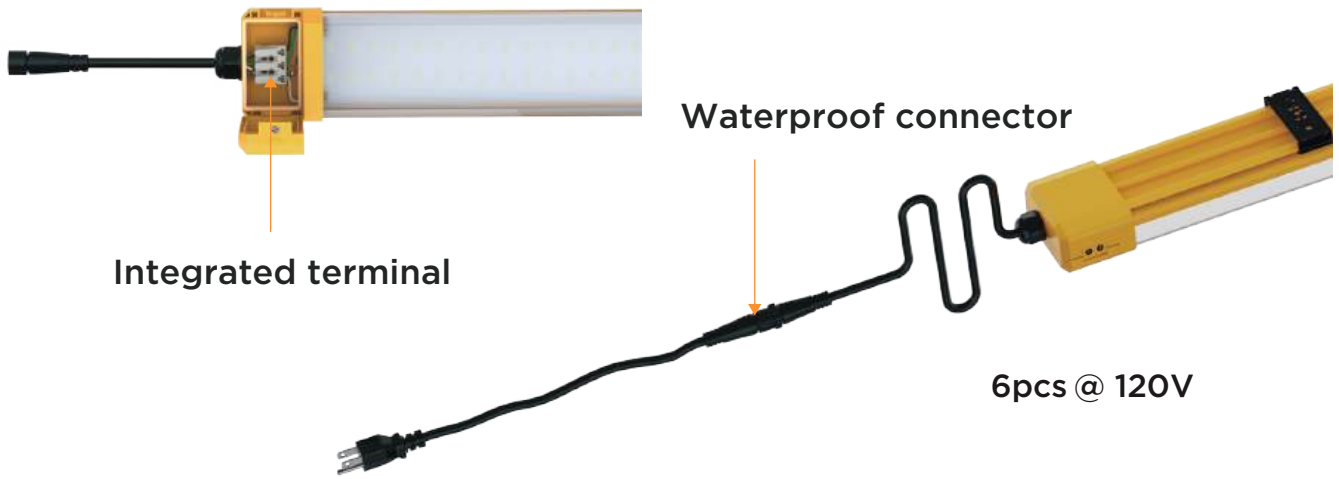

T35 - LED LINEAR WORK LIGHT (90W)

Strong, Durable

Life Expectancy-

IP 65

Up to 50,000 hrs

Efficient

Lightweight

Installation Options

* Fitted with M15 threaded waterproof connectors, facilitating the easy connection of multiple units.

* High-efficiency and stable LED light sources.

* Multiple installation options: ceiling, wall, suspended and secured with nylon zip ties.

Connections

Dimensions

Specification

Watts	Input	Linkable	Lumens	Efficacy	Ingress Protection	Operating Temp.	
90W	120-277V AC	120v	6 pcs	10350-10800 Lm	115 Lm/W ~ 120 Lm/W	IP 65	-15°C to +45°C
		240v	12 pcs				
		277v	14 pcs				